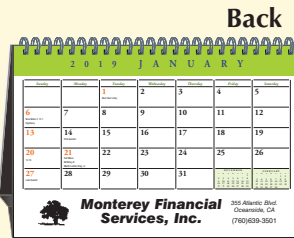

\$0.12 each running charge

Type F

Die Charge : \$100.00 each

Any **Desktop** style
calendar can be combined
for quantity pricing.
Imprint must remain
the same for entire order.
Minimum 200 each style.

Imprint on **Both Sides** of
Flexible 14 pt Cardboard Easel