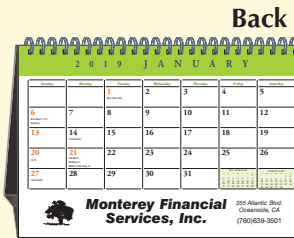

\$0.12 each running charge

Type F

Die Charge : \$100.00 each

Any **Desktop** style calendar can be combined for quantity pricing. Imprint must remain the same for entire order. Minimum 200 each style.

Imprint on **Both Sides** of
Flexible 14 pt Cardboard Easel