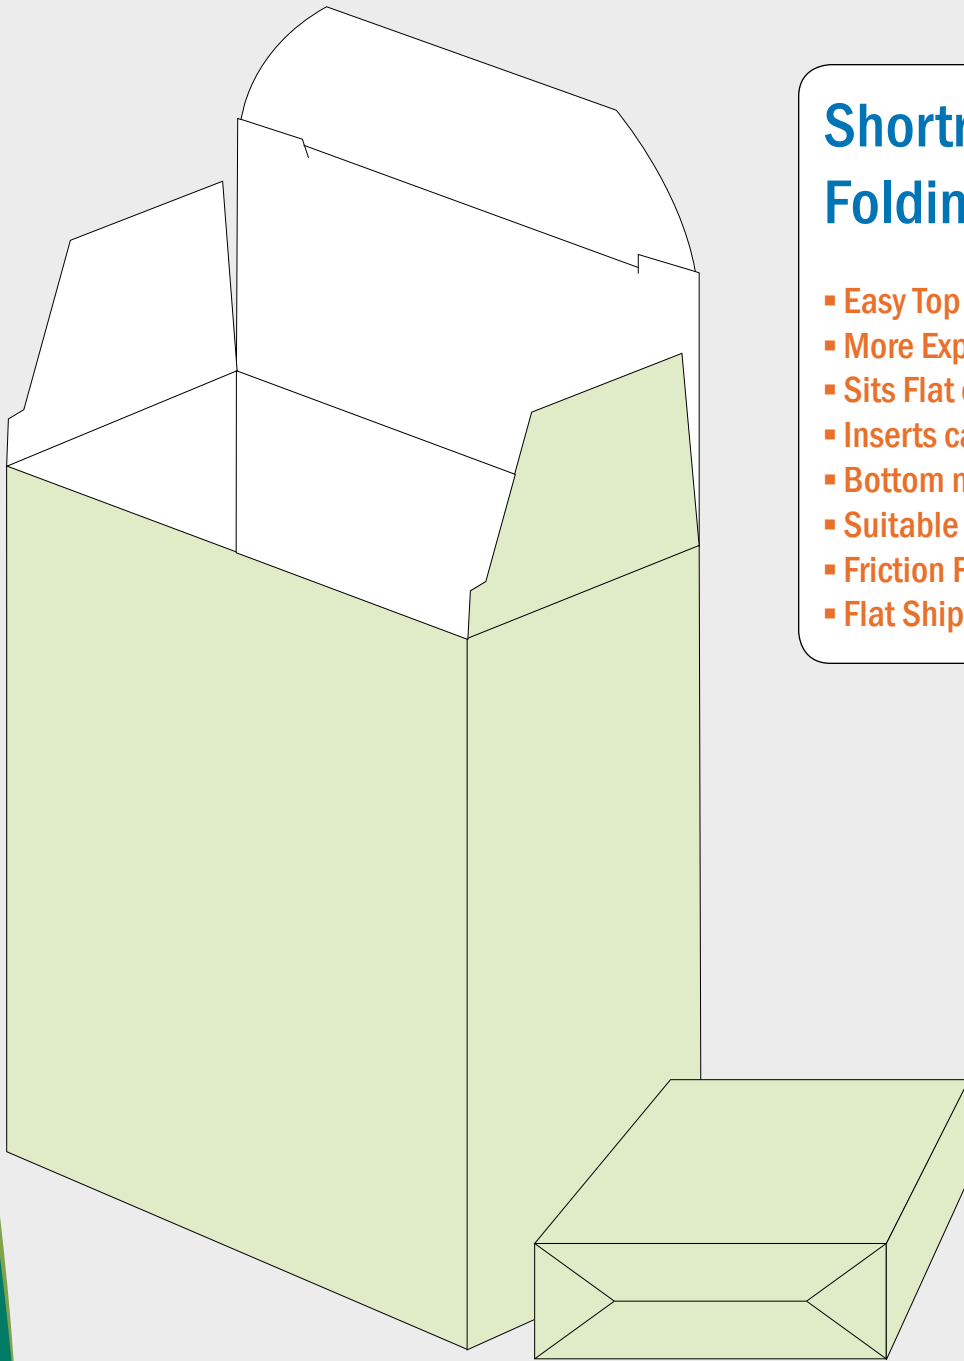

Option

Dieline Design : \$125.00 (G) each, sample extra
 No Print Sample : \$40.00 (G) for 2 pcs / dieline
 Artwork Change : \$67.00 (G) each

TUCK TOP SNAP LOCK BOTTOM

Shortrun Custom Folding Cartons

- Easy Top Loading
- More Expensive Look
- Sits Flat on Retail Shelves
- Inserts can be added to hold Vials
- Bottom needs Manual Assembly
- Suitable for Lightweight Products
- Friction Fit or Slit Locks Top
- Flat Shipping reduces the Total Cost