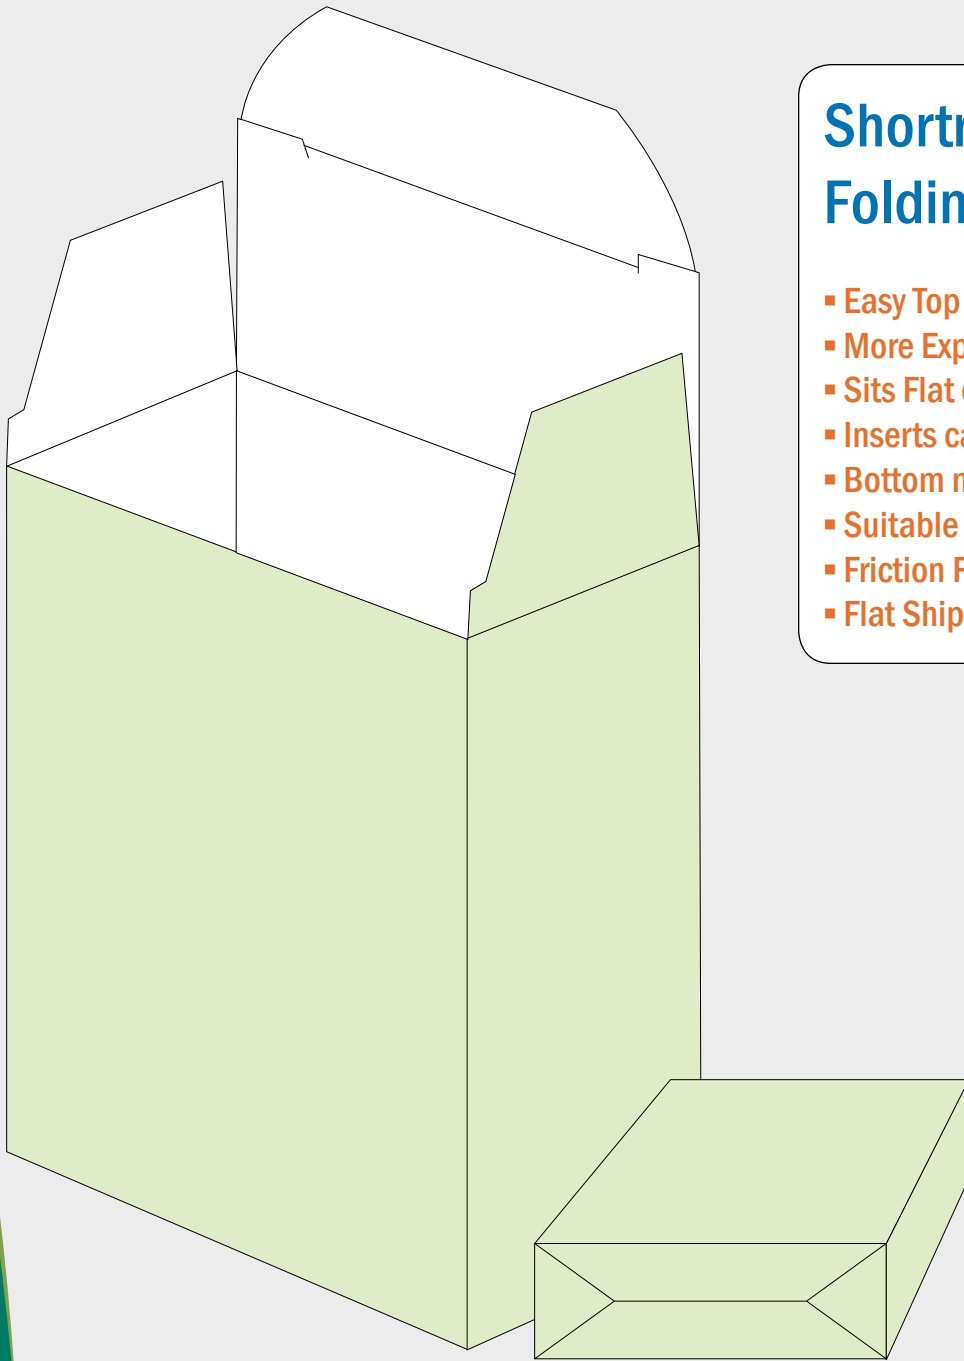

Option

Dieline Design : \$125.00 (G) each, sample extra
No Print Sample : \$40.00 (G) for 2 pcs / dieline
Artwork Change : \$67.00 (G) each

TUCK TOP SNAP LOCK BOTTOM

Shortrun Custom Folding Cartons

- Easy Top Loading
- More Expensive Look
- Sits Flat on Retail Shelves
- Inserts can be added to hold Vials
- Bottom needs Manual Assembly
- Suitable for Lightweight Products
- Friction Fit or Slit Locks Top
- Flat Shipping reduces the Total Cost